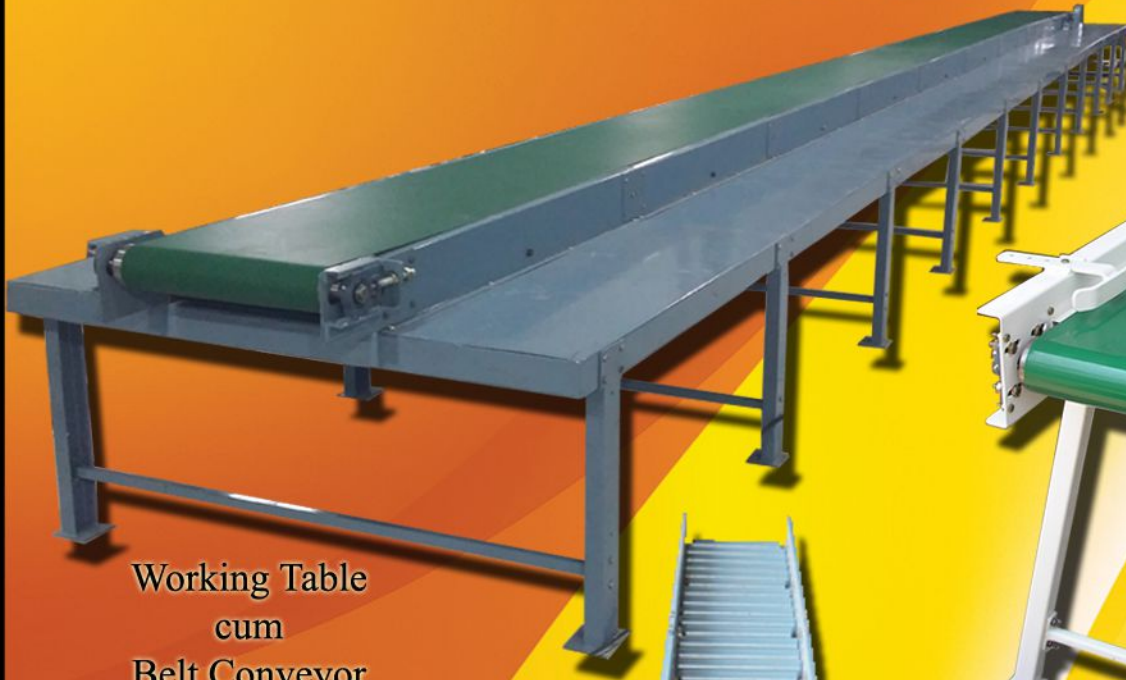

MATERIAL HANDLING EQUIPMENTS

Working Table
cum
Belt Conveyor

Ink - Jet Conveyor

Crate Conveyor

Gravity Roller
Conveyor

Slat Conveyor

Since 1974

DORIS (INDIA) ENGINEERS PRIVATE LIMITED

MATERIAL HANDLING EQUIPMENTS

Turn-Table Conveyor

Screw Conveyor

U-Trough Screw Conveyor

Bucket Elevator

Trough - Belt Conveyor

Swing Bucket Elevator

DORIS (INDIA) ENGINEERS PRIVATE LIMITED